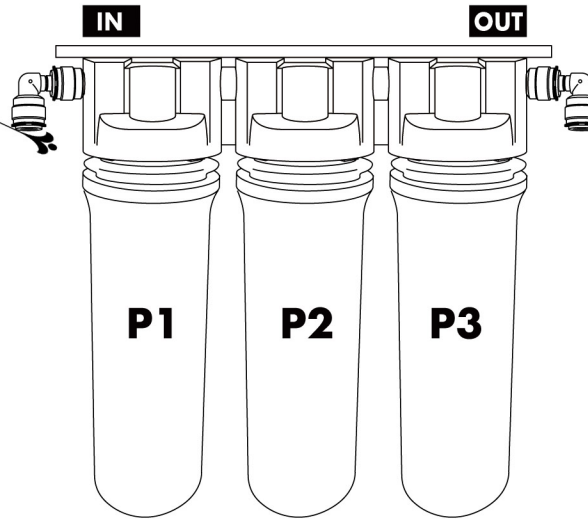

Main Water Source

1. Connect water from the water source to the **Pre Filters**.

Pre-Filters

2. Connect **Pre Filters** to **Tub**

TUB

3. Connect Tub to **Gold Box "IN"**

SPRING AQUA "Well Water TUB" set up.

Questions contact: allen@springaqua.com

1-888-850-3743 - Dial 3

Additional Info: All pipes are push-connect fittings

How to instructions: <https://www.youtube.com/watch?v=-Avzf-jsHyM>