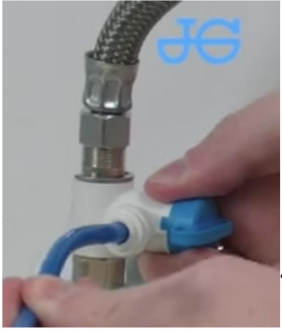

Main Water Source

1. Connect water from the water source to the **Pre Filters**.

Pre-Filters

2. Connect **Pre Filters** to **Tub**

TUB

3. Connect Tub to **Gold Box "IN"**

SPRING AQUA "Well Water TUB" set up.

Questions contact: allen@springaqua.com

1-888-850-3743 - Dial 3

Additional Info: All pipes are push-connect fittings

How to instructions: <https://www.youtube.com/watch?v=-Avzf-jsHyM>